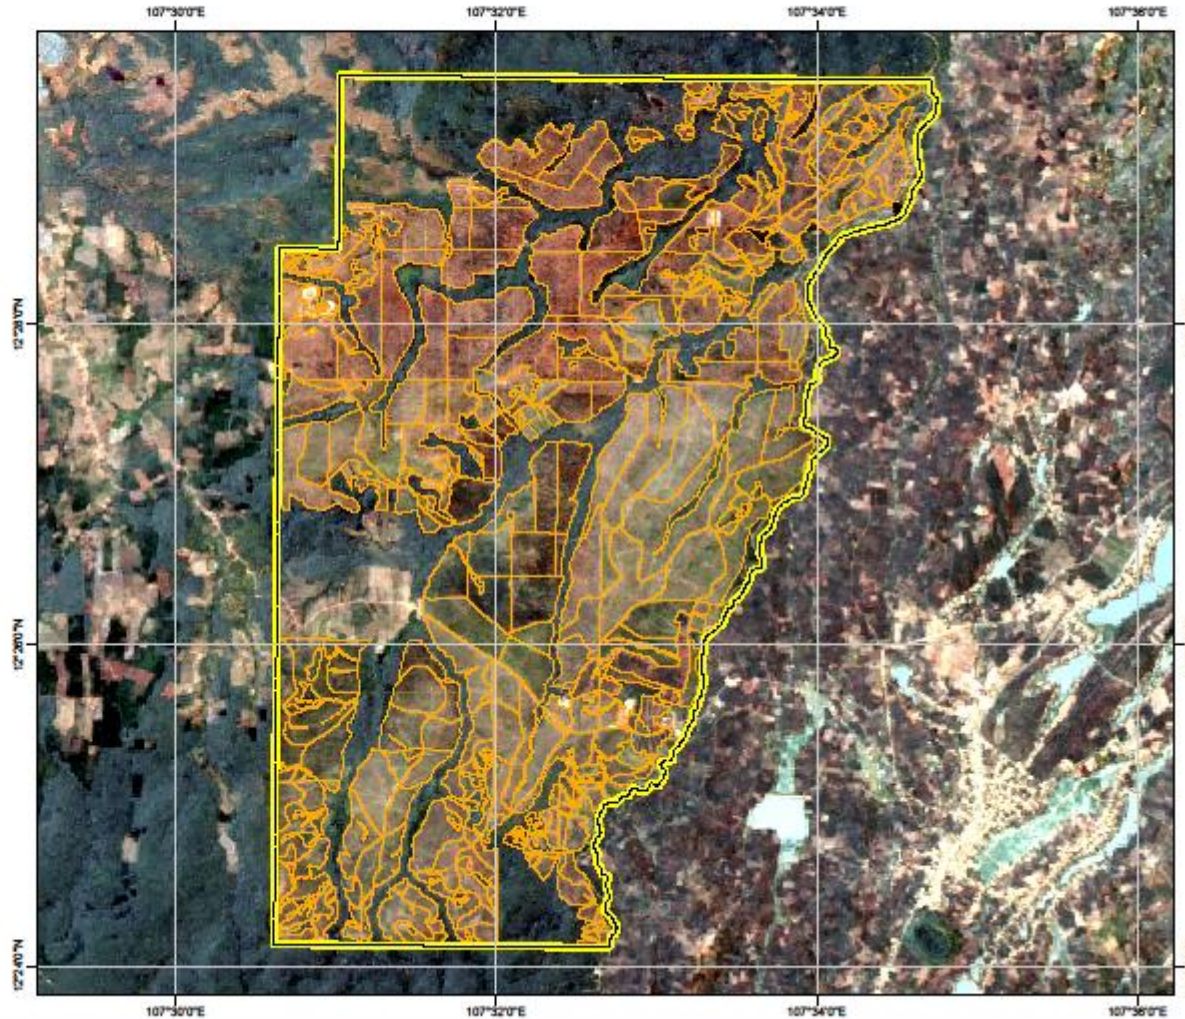

Concession boundaries of Coviphama plantation - Cambodia

Legend :

-  Concession
-  Planted

Source :

- > Concession limits : GPS survey
- > Background : Landsat Image 2017, true color
- > Date of edition : June 2017
- > Author : Socfinco SA

Projection system..... UTM
 Zone..... 48 North
 Ellipsoid..... WGS84
 Datum..... WGS84
 UTM Grid..... 2

The Cambodian war destroyed all economic activity in country and as such the Government invited investors to reconstruct.

As a former investor in Cambodia the Socfin group was requested to develop concessions in the Mondulkiri province. Today two rubber concessions are developed covering a planted area 7 193 ha. It must be emphasized that illegal logging is rampant in Cambodia. Socfin works together with the authorities to curb this tendency.