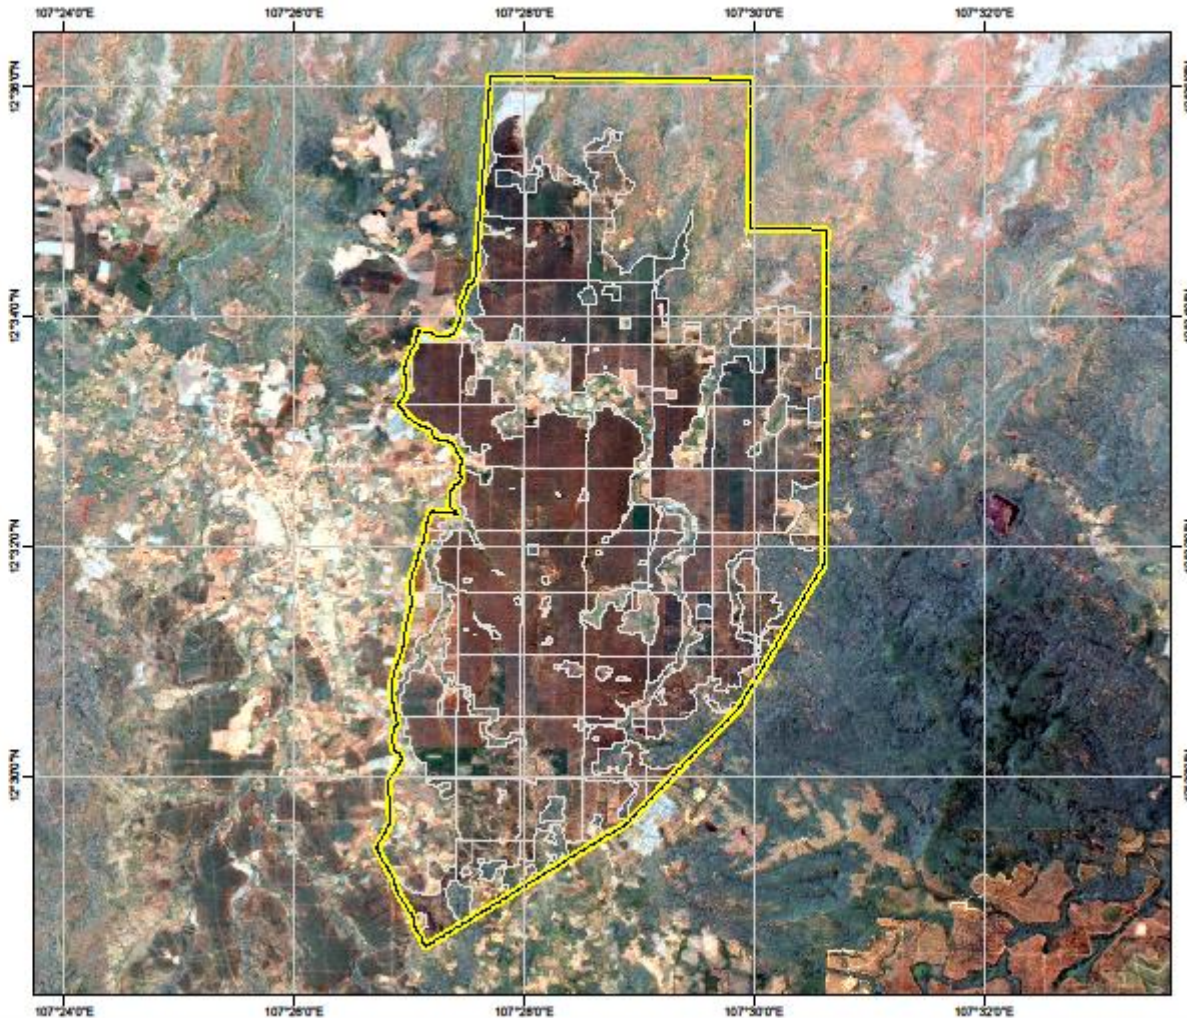

Concession boundaries of KCD plantation - Cambodia

Legend :

-  Concession
-  Planted blocks

Source :

- > Concession limits : GPS survey
- > Background : Landsat Imagery 2017, true color
- > Date of edition : June 2017
- > Author : Socfinco SA

Projection system.....UTM
 Zone.....48 North
 Ellipsoid.....WGS84
 Datum.....WGS84
 UTM Grid.....2°

The Cambodian war destroyed all economic activity in country and as such the Government invited investors to reconstruct.

As a former investor in Cambodia the Socfin group was requested to develop concessions in the Mondulkiri province. Today two rubber concessions are developed covering a planted area 7 193 ha. It must be emphasized that illegal logging is rampant in Cambodia. Socfin works together with the authorities to curb this tendency.