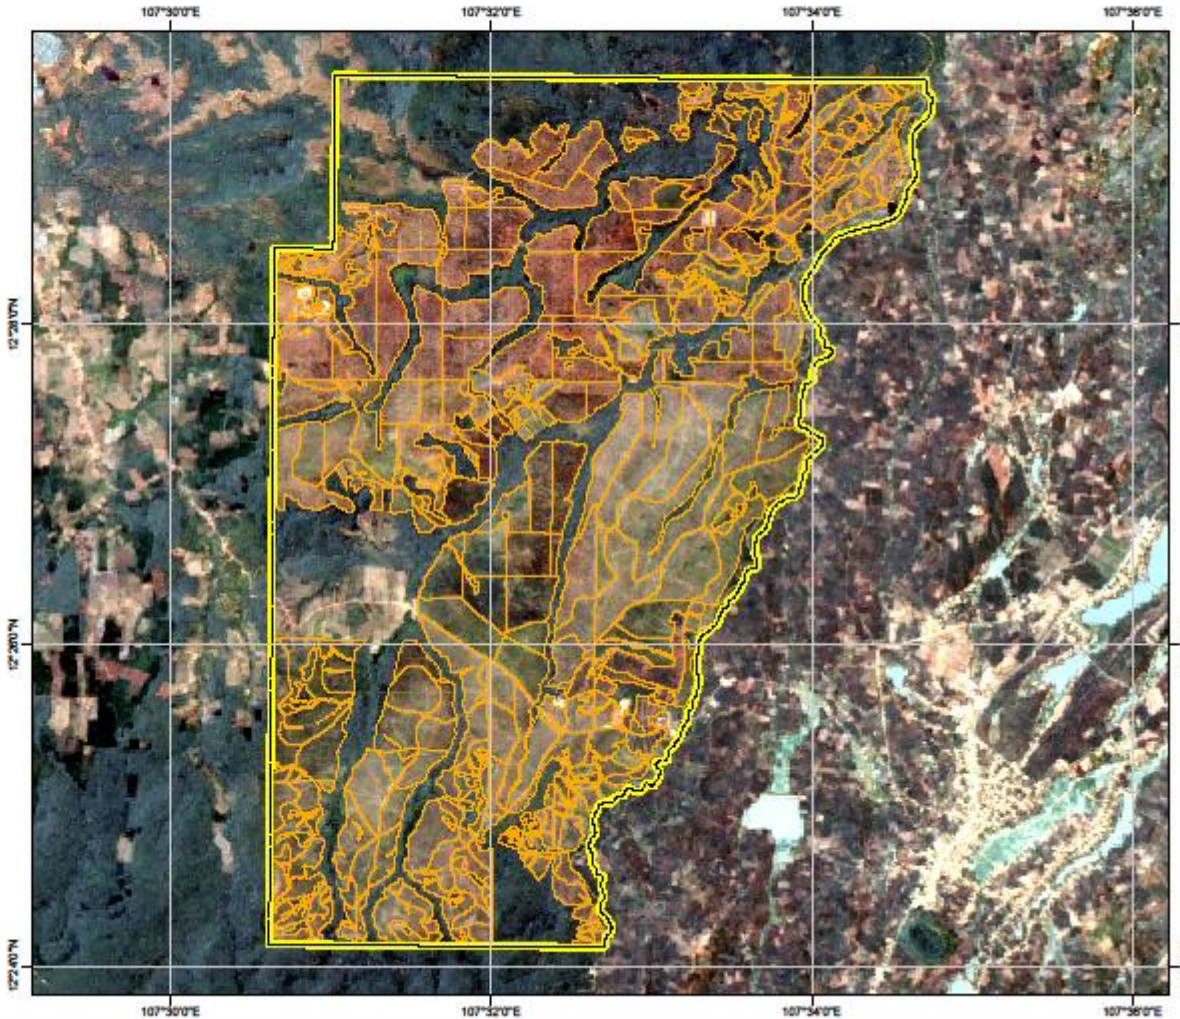

Concession boundaries of Coviphama plantation - Cambodia

Legend :

-  Concession
-  Planted

Source :

- > Concession limits : GPS survey
- > Background : Landsat Image 2017, true color
- > Date of edition : June 2017
- > Author : Socfinco SA

Projection system..... UTM
 Zone..... 48 North
 Ellipsoid..... WGS84
 Datum..... WGS84
 UTM Grid..... 2

The Cambodian war destroyed all economic activity in country and as such the Government invited investors to reconstruct.

As a former investor in Cambodia the Socfin group was requested to develop concessions in the Mondulkiri province. Today two rubber concessions are developed covering a planted area 7 193 ha. It must be emphasized that illegal logging is rampant in Cambodia. Socfin works together with the authorities to curb this tendency.