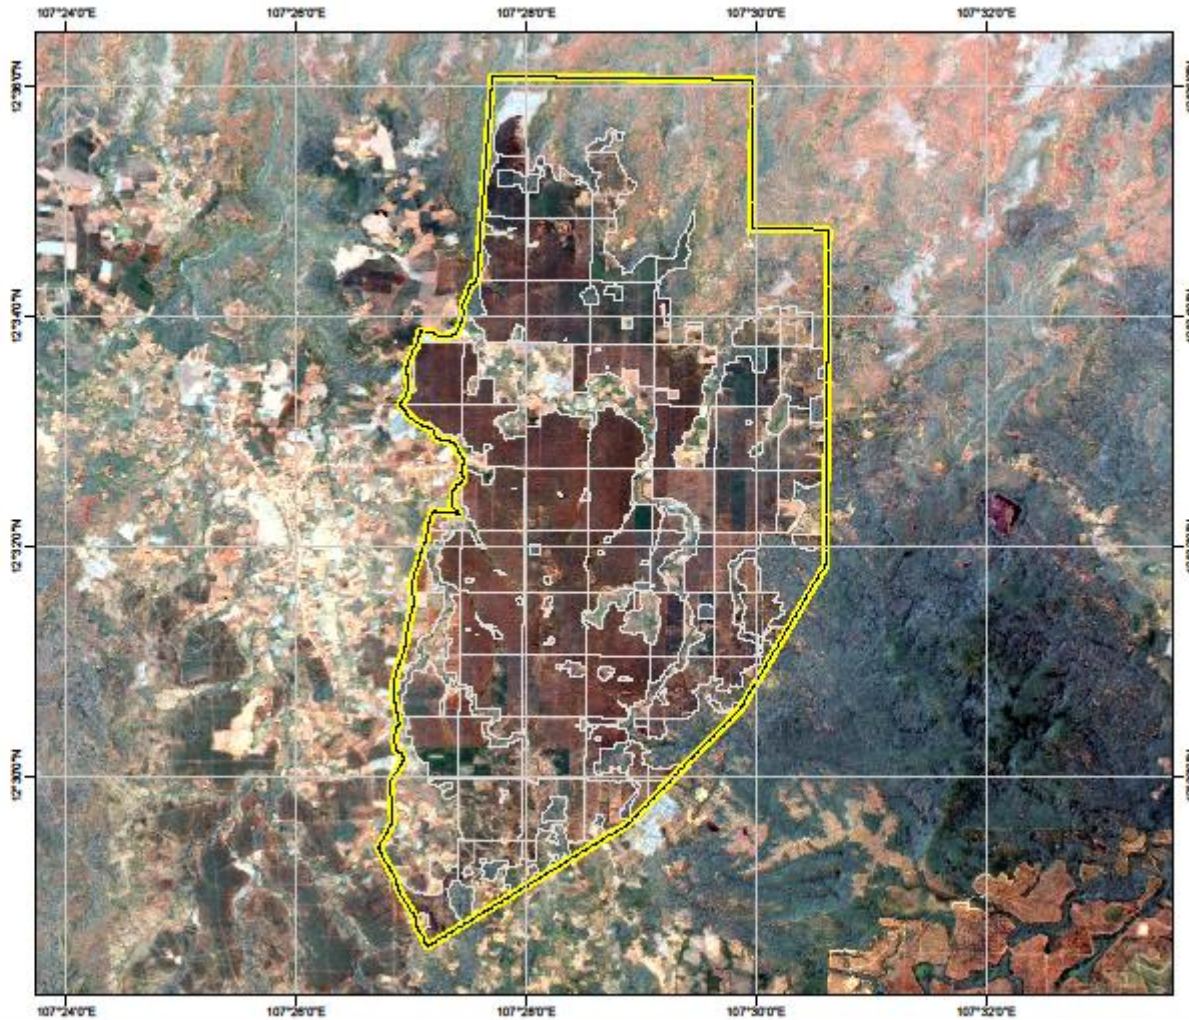

Concession boundaries of KCD plantation - Cambodia

Legend :

-  Concession
-  Planted blocks

Source :

- > Concession limits : GPS survey
- > Background : Landsat Imagery 2017, true color
- > Date of edition : June 2017
- > Author : Socfinco SA

Projection system.....UTM
 Zone.....48 North
 Ellipsoid.....WGS84
 Datum.....WGS84
 UTM Grid.....2°

The Cambodian war destroyed all economic activity in country and as such the Government invited investors to reconstruct.

As a former investor in Cambodia the Socfin group was requested to develop concessions in the Mondulkiri province. Today two rubber concessions are developed covering a planted area 7 193 ha. It must be emphasized that illegal logging is rampant in Cambodia. Socfin works together with the authorities to curb this tendency.