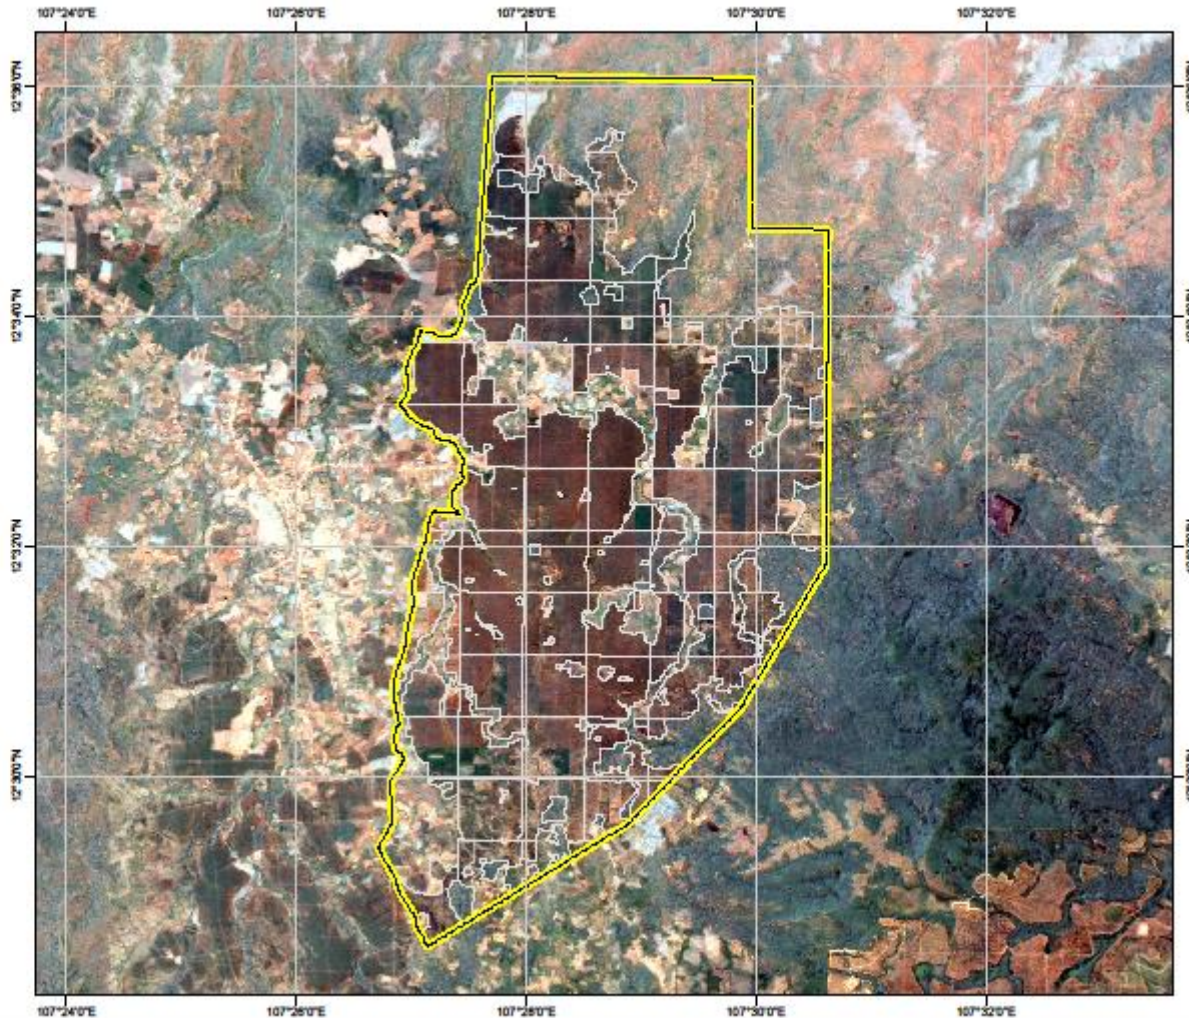

Concession boundaries of KCD plantation - Cambodia

Legend :

-  Concession
-  Planted blocks

Source :

- > Concession limits : GPS survey
- > Background : Landsat Imagery 2017, true color
- > Date of edition : June 2017
- > Author : Socfinco SA

Projection system.....UTM
 Zone.....48 North
 Ellipsoid.....WGS84
 Datum.....WGS84
 UTM Grid.....2°

The Cambodian war destroyed all economic activity in country and as such the Government invited investors to reconstruct.

As a former investor in Cambodia the Socfin group was requested to develop concessions in the Mondulkiri province. Today two rubber concessions are developed covering a planted area 7 193 ha. It must be emphasized that illegal logging is rampant in Cambodia. Socfin works together with the authorities to curb this tendency.